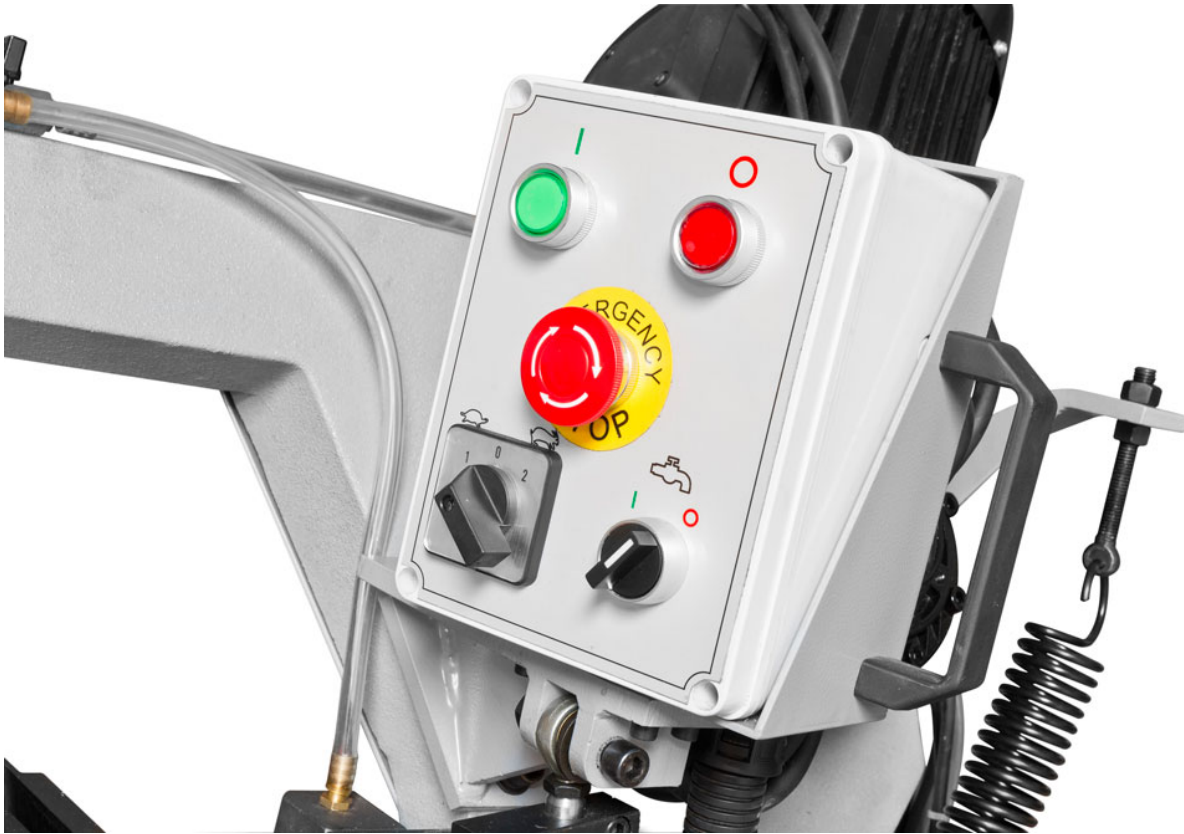

gross weight in kg: 235  
net weight in kg: 195  
packaging:  
width in mm: 580  
length in mm: 1.350  
height in mm: 970

general data:  
EAN code: 9120058374258

À

[\[Illegible URL\]](#)